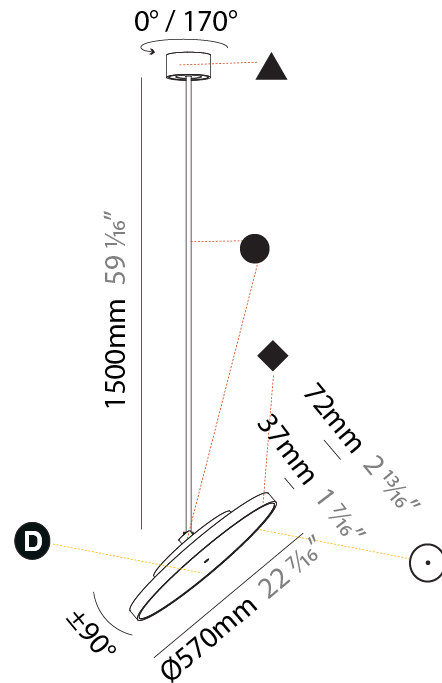

GENERAL

Series: Sign Diva Flex
Subseries: Sign Diva Flex
Brand: Prolicht
Division: Architectural
Mounting Type: Suspension
Mounting Location: Ceiling
Subcategory: Pendant

PHYSICAL

Shape: Round
Diameter (mm): 570
Diameter (in): 22 7/16
Height (mm): 1620
Height (in): 63 3/4
Light Distribution: Adjustable / Direct
Weight (kg): 7.077
Weight (lbs): 15.42
Diffuser: PMMA - Opal / Micro-Prism / Sparkling Secret / Vintage Industrial
Fixture Finish: SSR / BKV / CWI / CRY / HAB / UFT / ITA / RUA / FTG / MYG / LOD / PUS / FRO / FUP / KIA / POP / BLS / SPG / MEY / GOH / GUM / CHC / COM / ABZ / JAG / OBR / MOS / ROR
Fixture Material: Extruded Aluminum / Steel

ELECTRICAL

Lamp Type: LED (Zhaga Standard)
Input Wattage (W): 58.3
Total Output Wattage (W): 53
Dimming: Tri-Mode (Non-Dimming and Phase Dimming (120Vac only) and 0-10V Dimming)
Driver Included: Yes
Driver Location: Integrated
Driver Type: Constant Current - Universal
Driver Class: Class 2
Input Voltage (V): 120 - 277
Constant Current (MA): 350

LED

Color Temperature (°K): 2700 / 3000 / 3500 / 4000
Max. Delivered Lumen (lm): 4439 / 4759 / 4801 / 4899
Nominal Lumen (lm): 6199 / 6646 / 6705 / 6842
CRI: >90 CRI
Lamp Life (hrs): 50000

OPTICAL

Adjustability: Rotational 170°; Tilt 90°

RATINGS AND CERTIFICATIONS

Certified By: Certified for North American Standards
IP rating: IP20