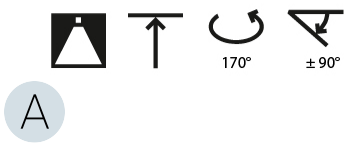

GENERAL

Series: Sign Diva Flex
Subseries: Sign Diva Flex Korona
Brand: Prolicht
Division: Architectural
Mounting Type: Suspension
Mounting Location: Ceiling
Subcategory: Pendant

PHYSICAL

Shape: Round
Diameter (mm): 400
Diameter (in): 15 3/4
Height (mm): 870
Height (in): 34 1/4
Light Distribution: Adjustable / Direct
Weight (kg): 3.5
Weight (lbs): 7.7
Diffuser: PMMA - Opal / Micro-Prism / Sparkling Secret / Vintage Industrial
Fixture Finish: SSR / BKV / CWI / CRY / HAB / UFT / ITA / RUA / FTG / MYG / LOD / PUS / FRO / FUP / KIA / POP / BLS / SPG / MEY / GOH / GUM / CHC / COM / ABZ / JAG / OBR / MOS / ROR
Fixture Material: Extruded Aluminum / Steel

ELECTRICAL

Lamp Type: LED (Zhaga Standard)
Input Wattage (W): 19.8
Total Output Wattage (W): 18
Dimming: Tri-Mode (Non-Dimming and Phase Dimming (120Vac only) and 0-10V Dimming)
Driver Included: Yes
Driver Location: Integrated
Driver Type: Constant Current - Universal
Driver Class: Class 2
Input Voltage (V): 120 - 277
Constant Current (MA): 500

LED

Color Temperature (°K): 2700 / 3000 / 3500 / 4000
Max. Delivered Lumen (lm): 1807 / 1943 / 1951 / 1991
Nominal Lumen (lm): 2250 / 2420 / 2430 / 2480
CRI: >90 CRI
Lamp Life (hrs): 50000

OPTICAL

RATINGS AND CERTIFICATIONS

Certified By: Certified for North American Standards
IP rating: IP20