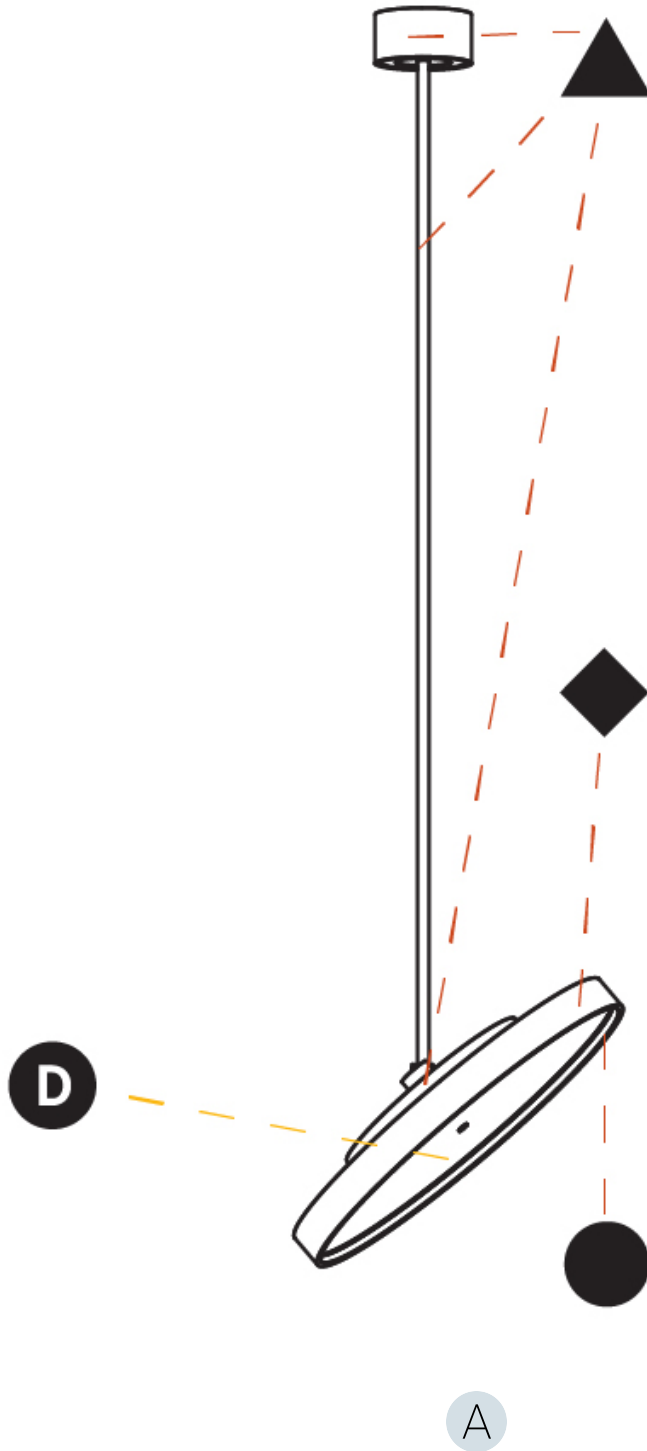

SIGN DIVA FLEX KORONA SUSPENSION

A30866-

PROJECT _____

TYPE _____

SPECIFIER _____

QUANTITY _____

DATE _____