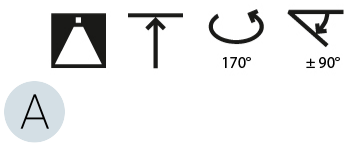

GENERAL

Series: Sign Diva Flex
Subseries: Sign Diva Flex Korona
Brand: Prolicht
Division: Architectural
Mounting Type: Suspension
Mounting Location: Ceiling
Subcategory: Pendant

PHYSICAL

Shape: Round
Diameter (mm): 850
Diameter (in): 33 7/16
Height (mm): 1620
Height (in): 63 3/4
Light Distribution: Adjustable / Direct
Weight (kg): 2.007
Weight (lbs): 4.42
Diffuser: PMMA - Opal / Micro-Prism / Sparkling Secret / Vintage Industrial
Fixture Finish: SSR / BKV / CWI / CRY / HAB / UFT / ITA / RUA / FTG / MYG / LOD / PUS / FRO / FUP / KIA / POP / BLS / SPG / MEY / GOH / GUM / CHC / COM / ABZ / JAG / OBR / MOS / ROR
Fixture Material: Extruded Aluminum / Steel

ELECTRICAL

Lamp Type: LED (Zhaga Standard)
Input Wattage (W): 88
Total Output Wattage (W): 76.8
Dimming: Tri-Mode (Non-Dimming and Phase Dimming (120Vac only) and 0-10V Dimming)
Driver Included: Yes
Driver Location: Integrated
Driver Type: Constant Current - Universal
Driver Class: Class 2
Input Voltage (V): 120 - 277
Constant Current (MA): 600

LED

Color Temperature (°K): 2700 / 3000 / 3500 / 4000
Max. Delivered Lumen (lm): 9094 / 9806 / 11385 / 13736
Nominal Lumen (lm): 10753 / 11596 / 13461 / 13736
CRI: >90 CRI
Lamp Life (hrs): 50000

OPTICAL

Adjustability: Rotational 170°; Tilt 90°

RATINGS AND CERTIFICATIONS

Certified By: Certified for North American Standards
IP rating: IP20