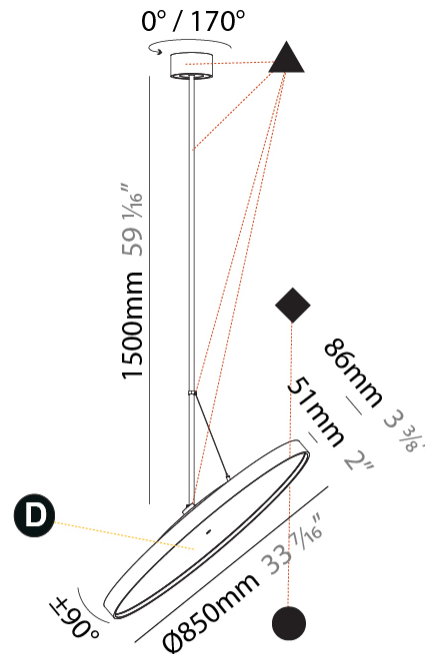

GENERAL

Series: Sign Diva Flex
Subseries: Sign Diva Flex Korona
Brand: Prolicht
Division: Architectural
Mounting Type: Suspension
Mounting Location: Ceiling
Subcategory: Pendant

PHYSICAL

Shape: Round
Diameter (mm): 850
Diameter (in): 33 7/16
Height (mm): 1620
Height (in): 63 3/4
Light Distribution: Adjustable / Direct
Weight (kg): 2.007
Weight (lbs): 4.42
Diffuser: PMMA - Opal / Micro-Prism / Sparkling Secret / Vintage Industrial
Fixture Finish: SSR / BKV / CWI / CRY / HAB / UFT / ITA / RUA / FTG / MYG / LOD / PUS / FRO / FUP / KIA / POP / BLS / SPG / MEY / GOH / GUM / CHC / COM / ABZ / JAG / OBR / MOS / ROR
Fixture Material: Extruded Aluminum / Steel

ELECTRICAL

Lamp Type: LED (Zhaga Standard)
Input Wattage (W): 88
Total Output Wattage (W): 76.8
Dimming: Tri-Mode (Non-Dimming and Phase Dimming (120Vac only) and 0-10V Dimming)
Driver Included: Yes
Driver Location: Integrated
Driver Type: Constant Current - Universal
Driver Class: Class 2
Input Voltage (V): 120 - 277
Constant Current (MA): 600

LED

Color Temperature (°K): 2700 / 3000 / 3500 / 4000
Max. Delivered Lumen (lm): 9094 / 9806 / 11385 / 13736
Nominal Lumen (lm): 10753 / 11596 / 13461 / 13736
CRI: >90 CRI
Lamp Life (hrs): 50000

OPTICAL

Adjustability: Rotational 170°; Tilt 90°

RATINGS AND CERTIFICATIONS

Certified By: Certified for North American Standards
IP rating: IP20