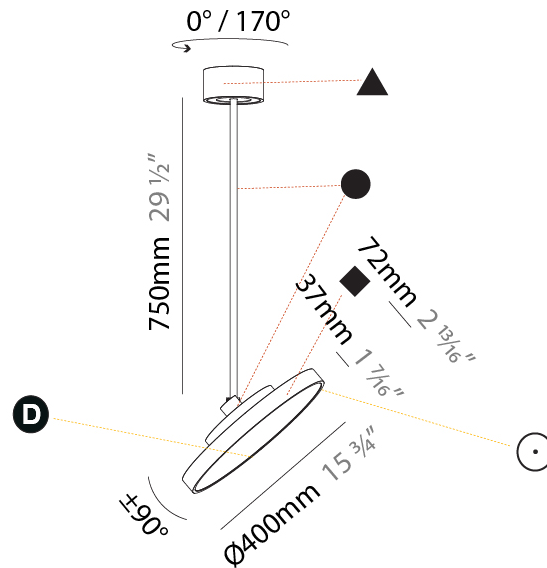

GENERAL

Series: Sign Diva Flex
Subseries: Sign Diva Flex
Brand: Prolicht
Division: Architectural
Mounting Type: Suspension
Mounting Location: Ceiling
Subcategory: Pendant

PHYSICAL

Shape: Round
Diameter (mm): 400
Diameter (in): 15 3/4
Height (mm): 870
Height (in): 34 1/4
Light Distribution: Adjustable / Direct
Weight (kg): 2.007
Weight (lbs): 4.42
Diffuser: PMMA - Opal / Micro-Prism / Sparkling Secret / Vintage Industrial
Fixture Finish: SSR / BKV / CWI / CRY / HAB / UFT / ITA / RUA / FTG / MYG / LOD / PUS / FRO / FUP / KIA / POP / BLS / SPG / MEY / GOH / GUM / CHC / COM / ABZ / JAG / OBR / MOS / ROR
Fixture Material: Extruded Aluminum / Steel

ELECTRICAL

Lamp Type: LED (Zhaga Standard)
Input Wattage (W): 19.8
Total Output Wattage (W): 18
Dimming: Tri-Mode (Non-Dimming and Phase Dimming (120Vac only) and 0-10V Dimming)
Driver Included: Yes
Driver Location: Integrated
Driver Type: Constant Current - Universal
Driver Class: Class 2
Input Voltage (V): 120 - 277
Constant Current (MA): 500

LED

Color Temperature (°K): 2700 / 3000 / 3500 / 4000
Max. Delivered Lumen (lm): 1807 / 1943 / 1951 / 1991
Nominal Lumen (lm): 2250 / 2420 / 2430 / 2480
CRI: >90 CRI
Lamp Life (hrs): 50000

OPTICAL

Adjustability: Rotational 170°; Tilt 90°

RATINGS AND CERTIFICATIONS

Certified By: Certified for North American Standards
IP rating: IP20